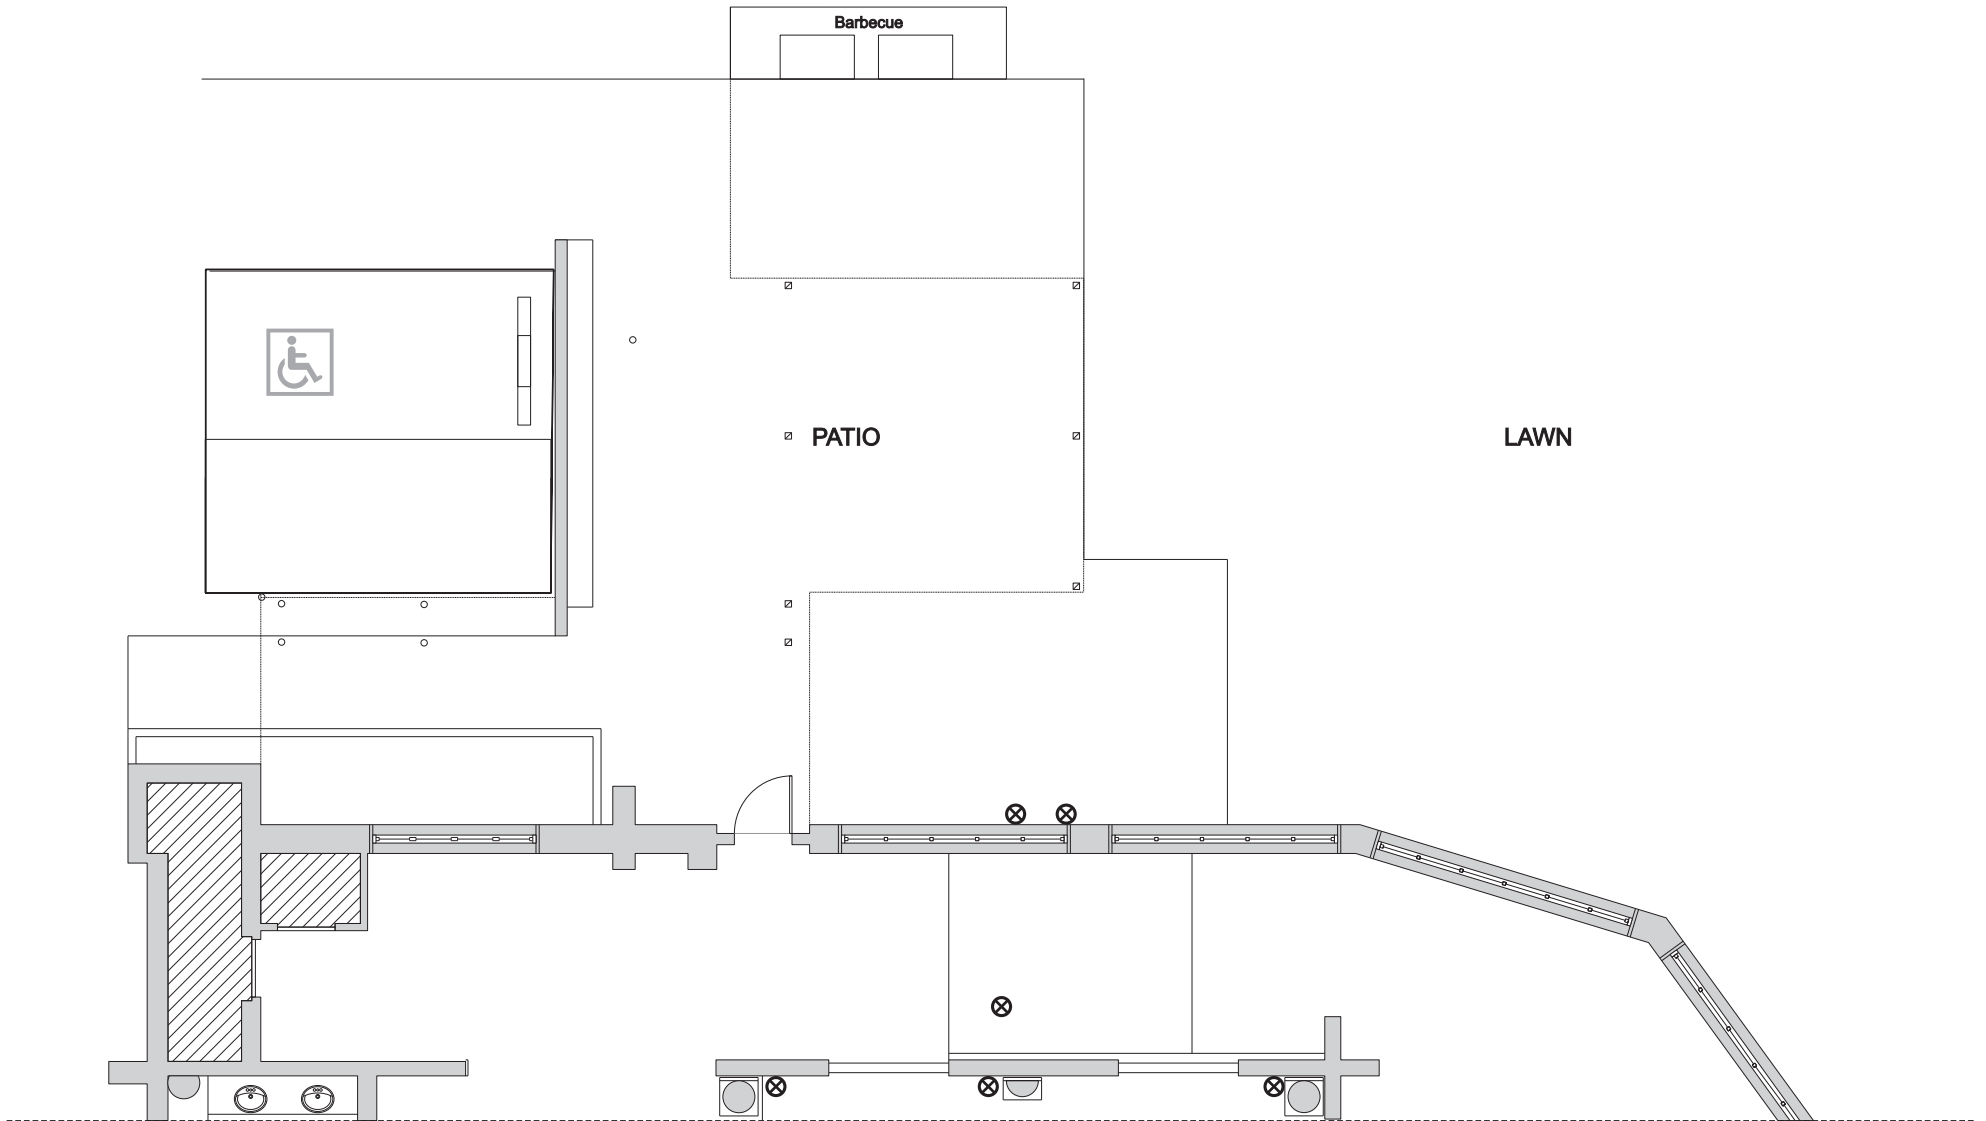

LOG CABIN

DANCE FLOOR
30' x 30' - 900 sq. ft.

No Access

Electrical Outlet

Scale: 1 inch = 10 feet

LOG CABIN

No Access

Electrical Outlet

Scale: 1 inch = 10 feet