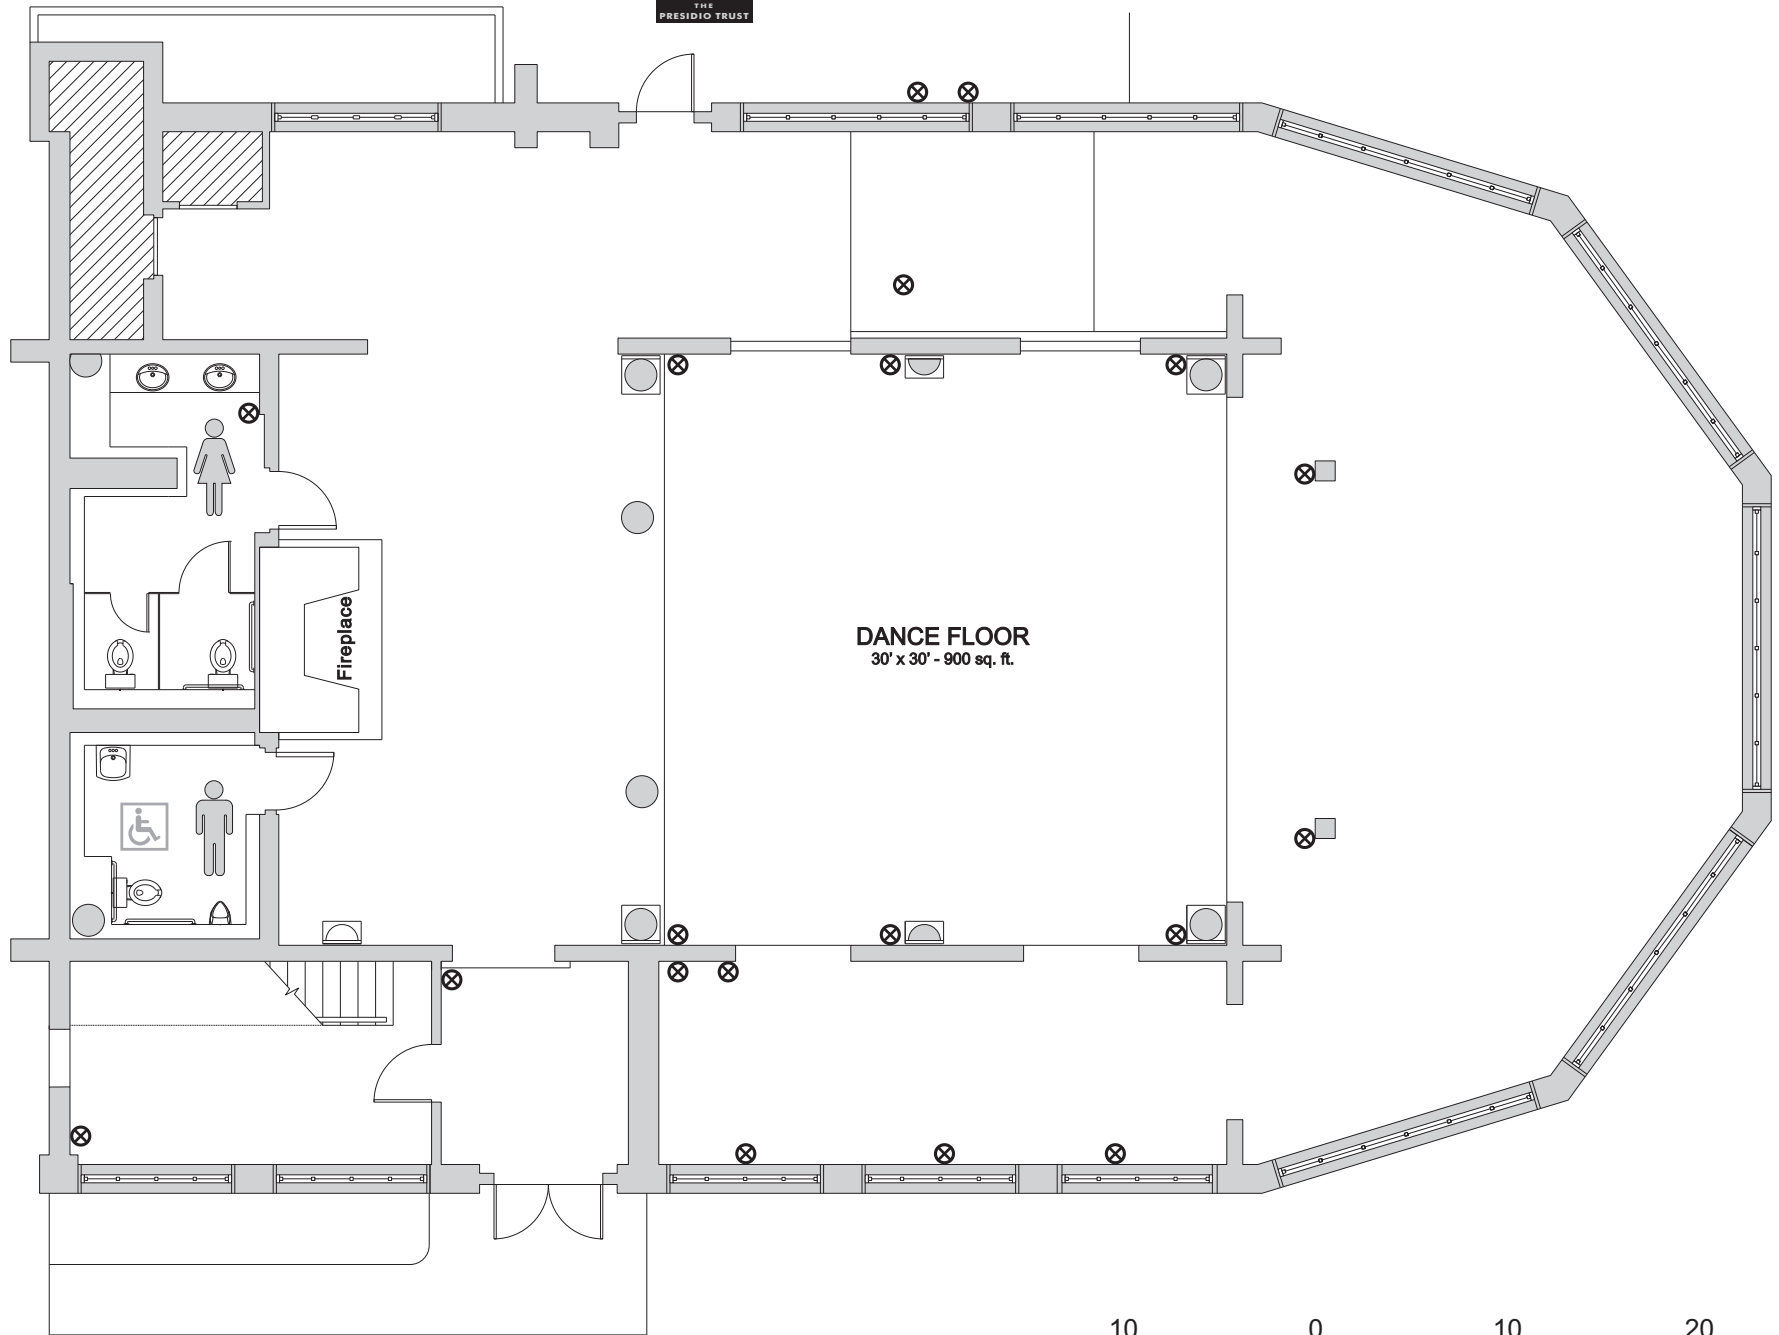

LOG CABIN

DANCE FLOOR
30' x 30' - 900 sq. ft.

No Access

Electrical Outlet

Scale: 1 inch = 10 feet

LOG CABIN

No Access

Electrical Outlet

Scale: 1 inch = 10 feet