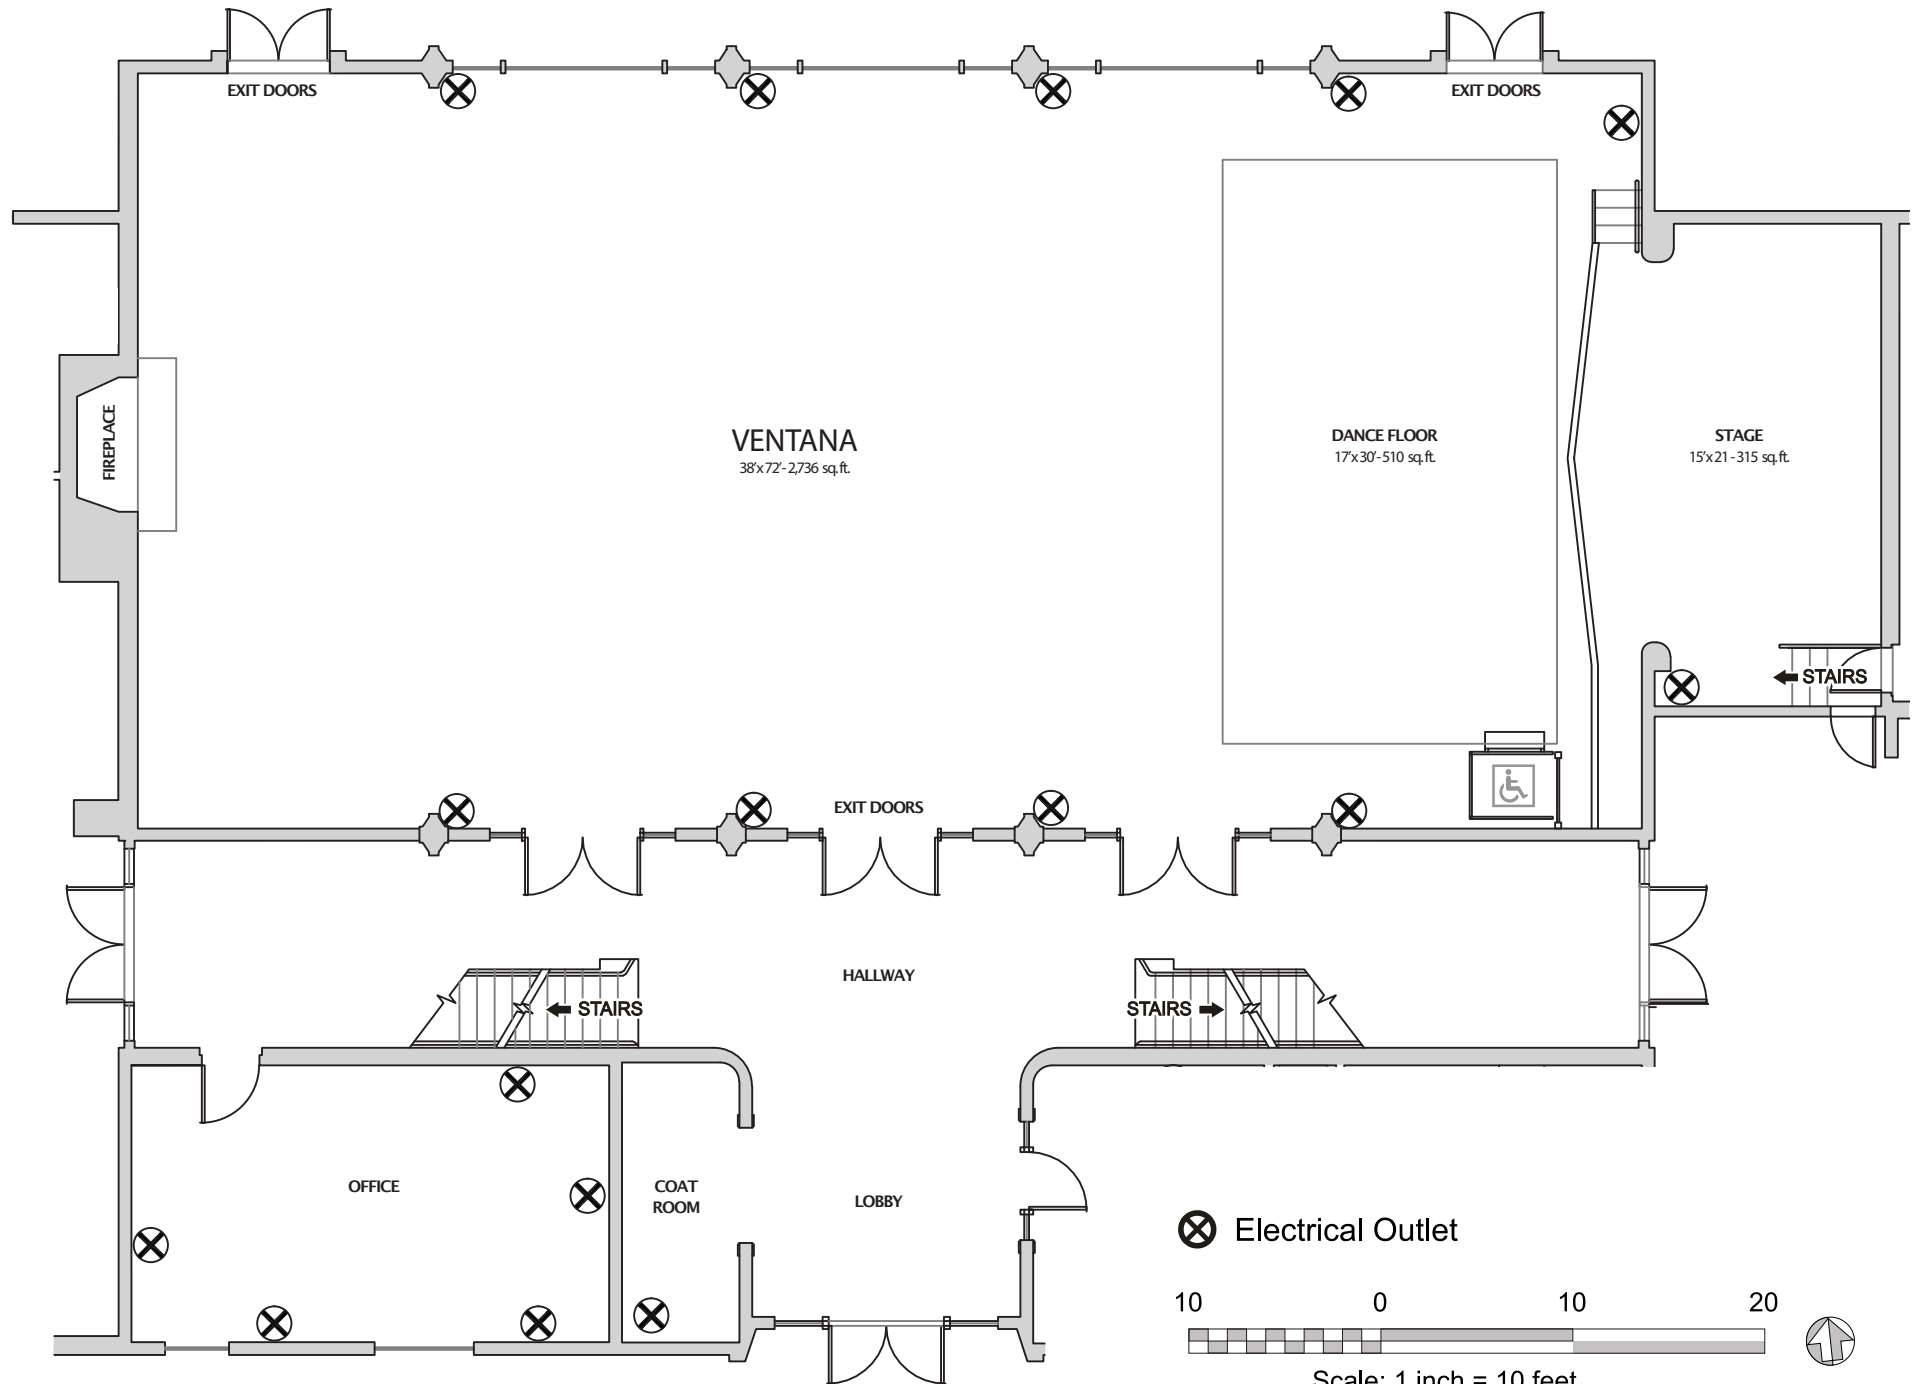

Presidio
Trust

GOLDEN GATE CLUB

VENTANA ROOM

⊗ Electrical Outlet

Scale: 1 inch = 10 feet